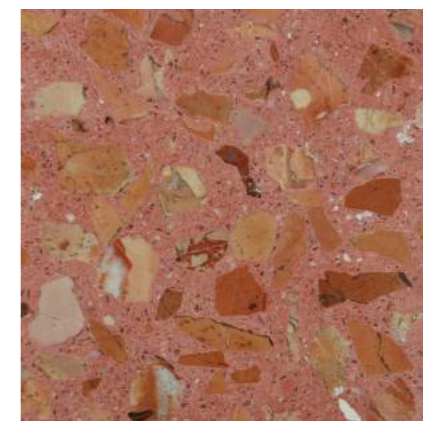

Colours

All of the aggregates used in our terrazzo are marble. We have split our colours in to 4 categories.

Grande, terrazzo with large aggregates.

Balencia, terrazzo with medium aggregates.

Piccolo, terrazzo with small aggregates.

Sfera, terrazzo with large rounded aggregates.

Grande

Masai