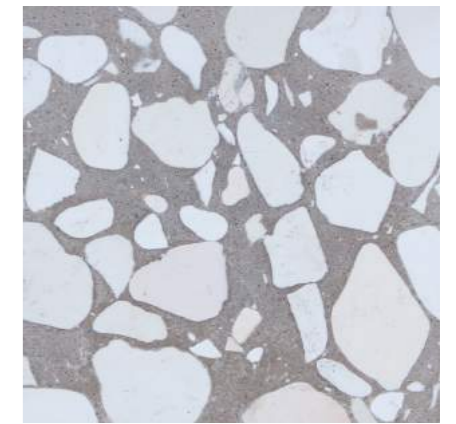

Pebble Beach