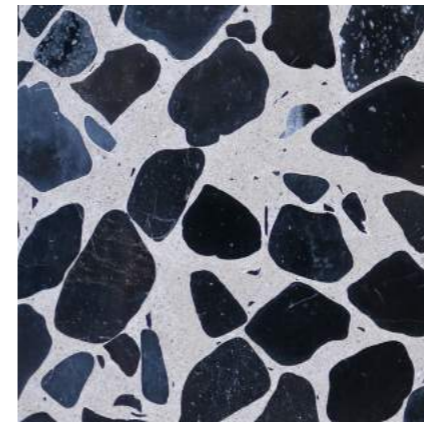

Russet

Saffron

Starry Night

Tarragon

Tricolor

Tweed

Zinc

Sfera

La Terrazzo is made to order.

Our Terrazzo tiles are available in 3 finishes; textured, honed and polished.

All finishes show off the vibrant stones emerging through the cement mixture. Only natural materials are used for our products.