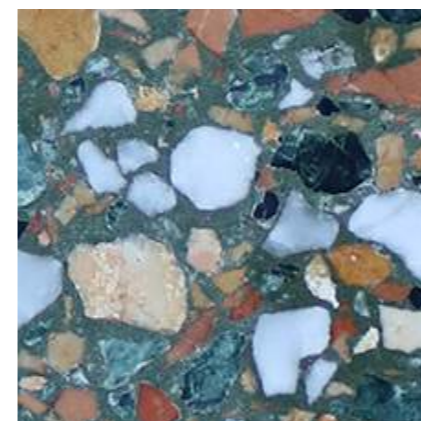

Colours

All of the aggregates used in our terrazzo are marble. We have split our colours in to 4 categories.

Grande, terrazzo with large aggregates.

Balencia, terrazzo with medium aggregates.

Piccolo, terrazzo with small aggregates.

Sfera, terrazzo with large rounded aggregates.

Grande

Arctic Mist

Buckingham

Celestial

Damask Rose

Great Plains

Harlequin

La Terrazzo is made to order.

Our Terrazzo tiles are available in 3 finishes; textured, honed and polished.

All finishes show off the vibrant stones emerging through the cement mixture. Only natural materials are used for our products.