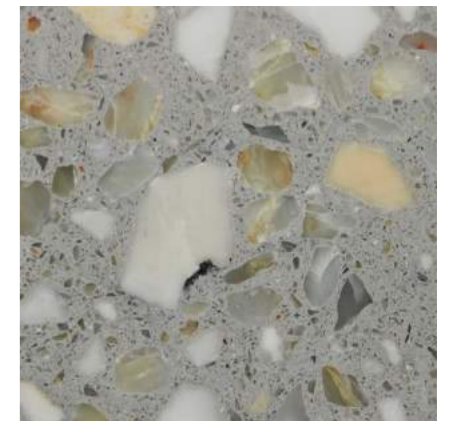

Colours

All of the aggregates used in our terrazzo are marble. We have split our colours in to 4 categories.

Grande, terrazzo with large aggregates.

Balencia, terrazzo with medium aggregates.

Piccolo, terrazzo with small aggregates.

Sfera, terrazzo with large rounded aggregates.

Grande

Arctic Mist

Buckingham

Celestial

Damask Rose

Great Plains

Harlequin

La Terrazzo is made to order.

Our Terrazzo tiles are available in 3 finishes; textured, honed and polished.

All finishes show off the vibrant stones emerging through the cement mixture. Only natural materials are used for our products.